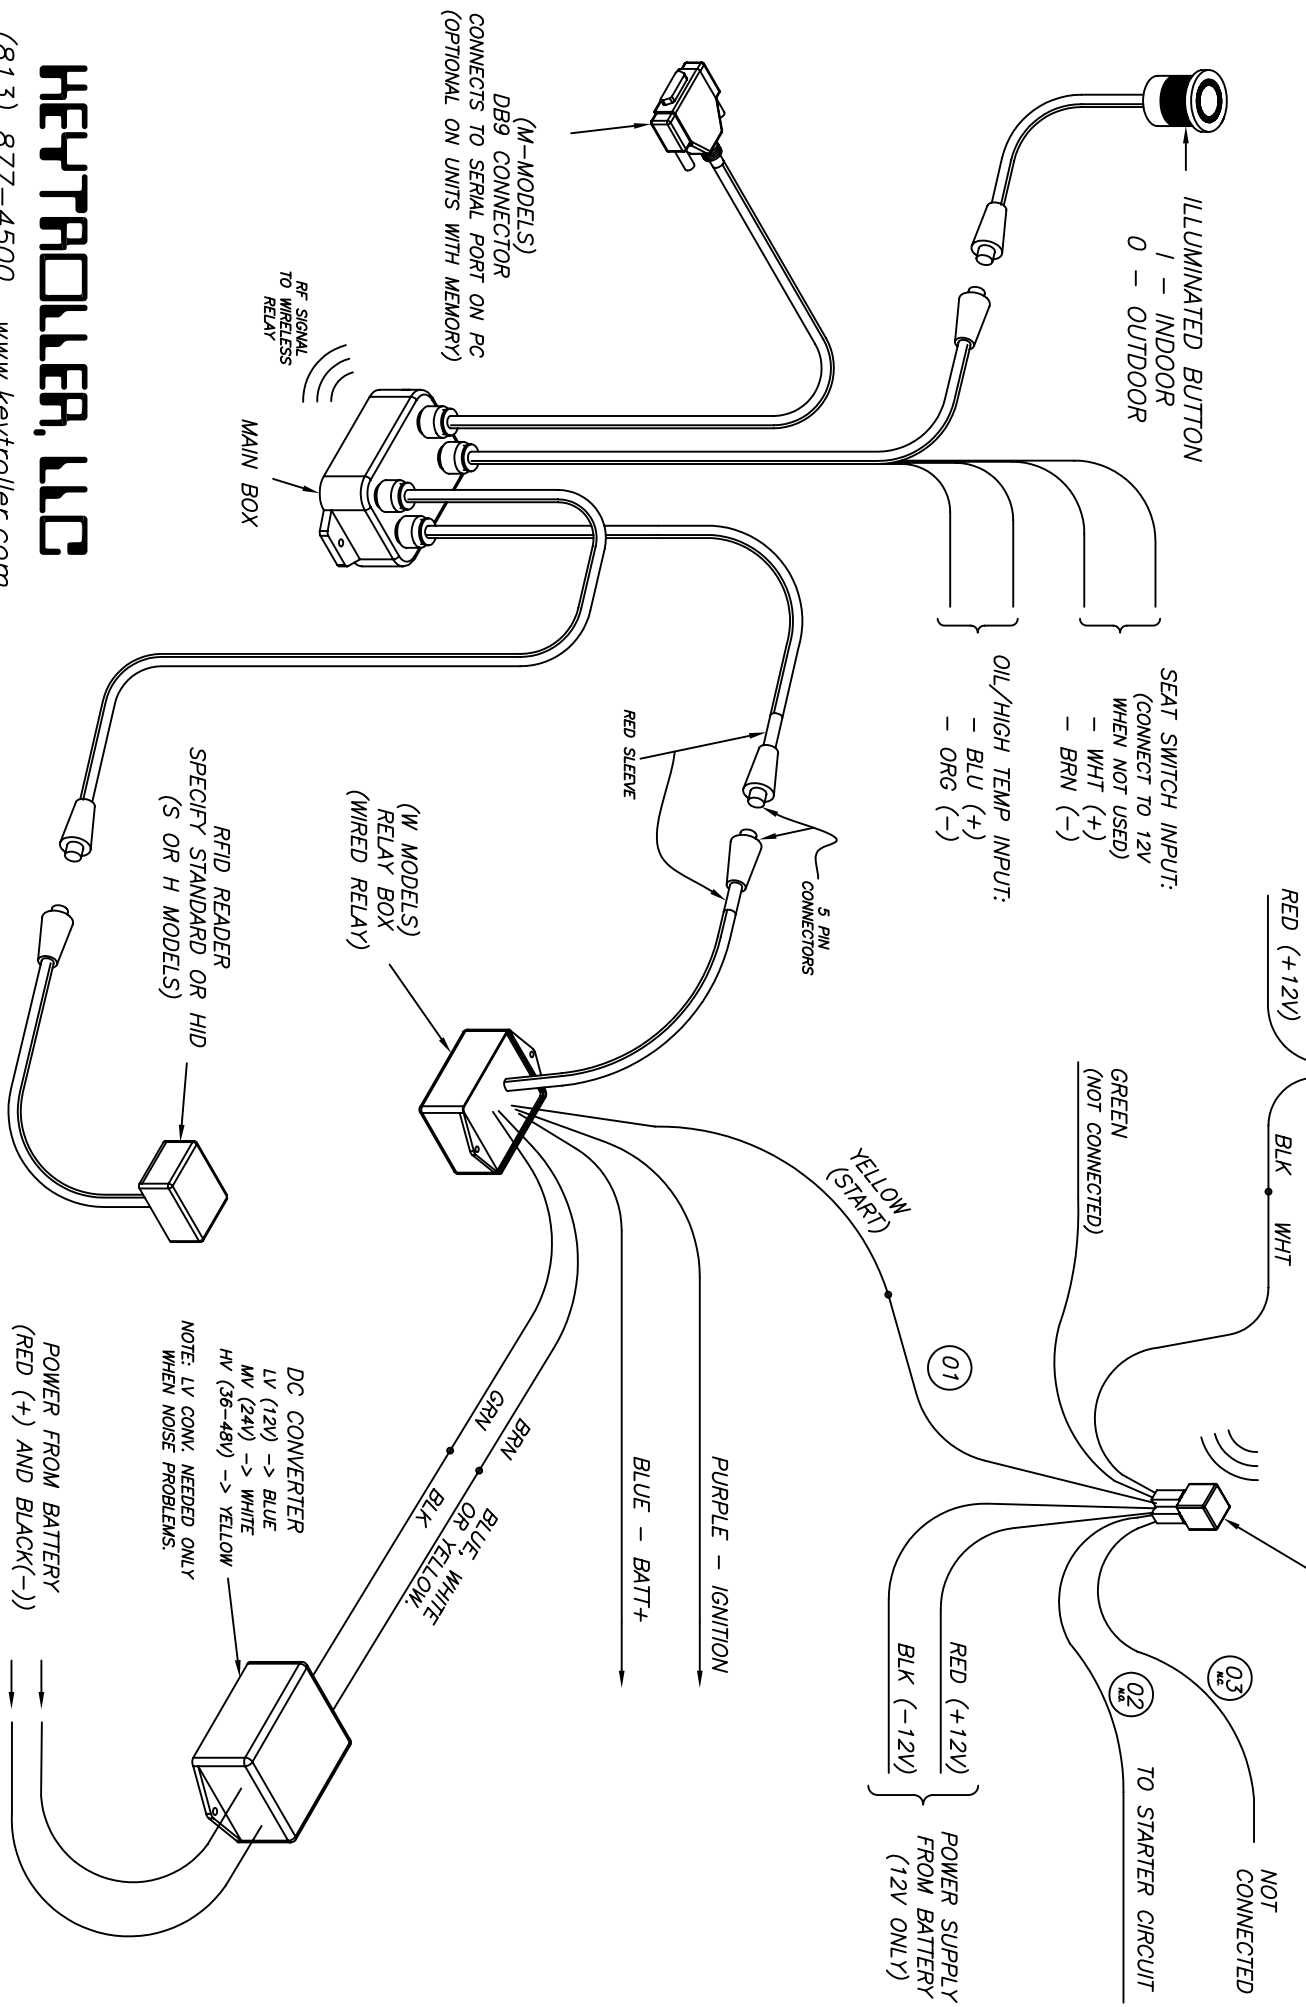

HISS

Keyless Ignition Simple Starter Illuminated button version

KEYTRROLLER, LLC
(813) 877-4500 www.keytrroller.com