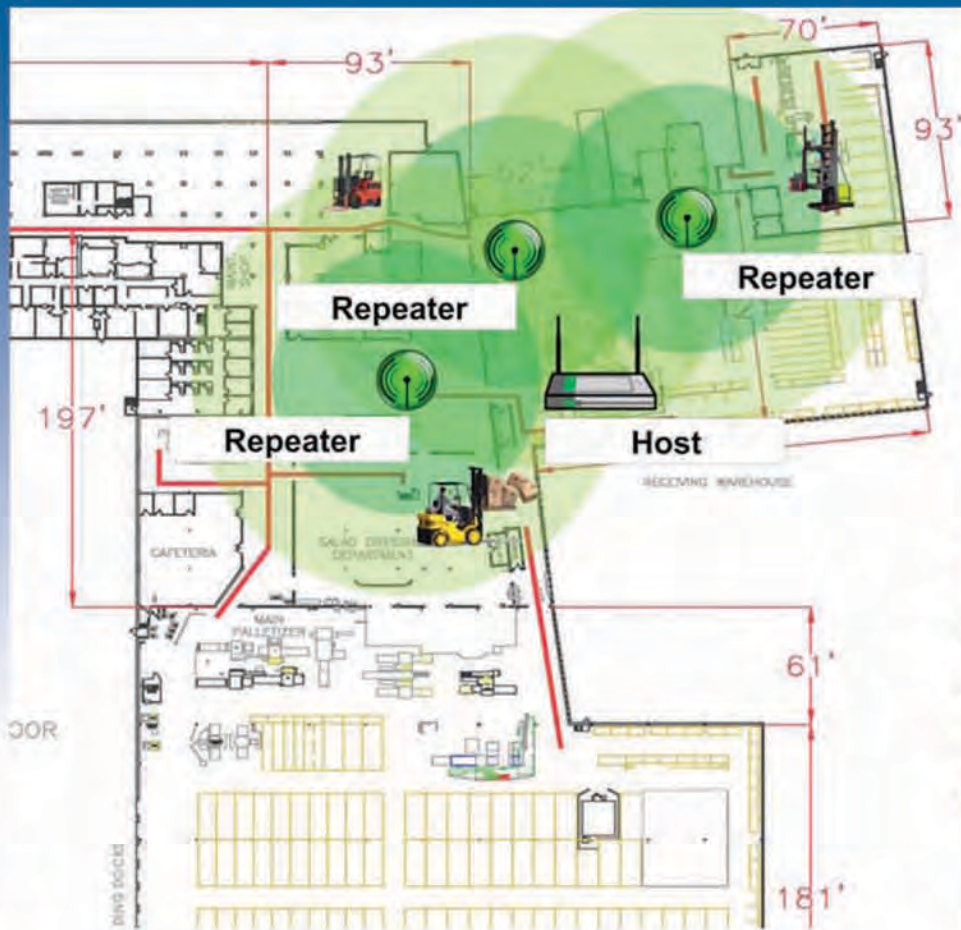

Pre-configured from factory

Ships from Keytroller already configured to communicate and repeat

Inexpensive ---easy to "expand" wireless hot spot by adding additional repeaters

Repeaters are self configuring and increase range up to an additional 150' by each one.

KEYTROLLER

CREATING A CULTURE OF SAFETY

Plug + Play WiFi "Hot-Spot" Wireless Zone System

Typical Layout includes
1 router + 2 repeaters

- * 400'--500' coverage
- * Battery or loading docks
- * Overlapping radius
- * In zone communication
- * Control time WiFi on/off
- * Restrict user access
- * Add repeaters for + range